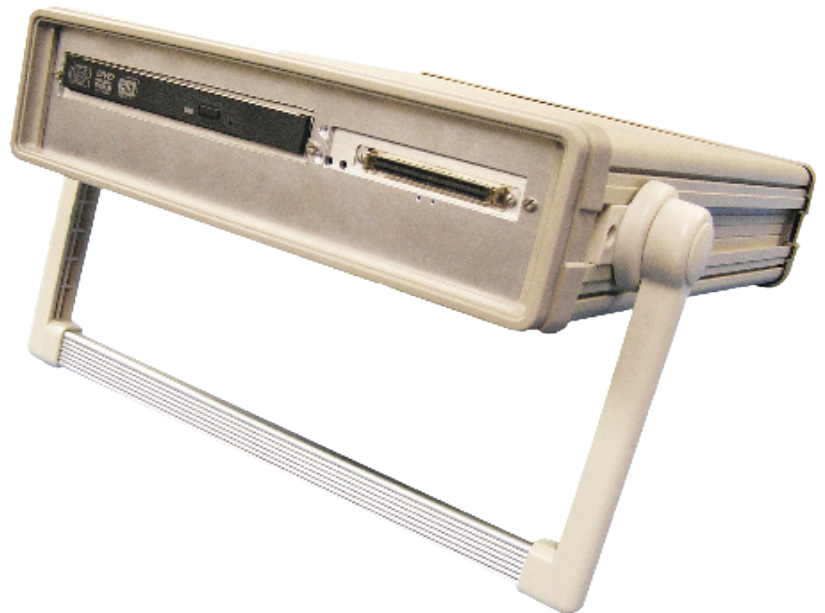

# RRT-DESKTOP-SCSI-DVD Desktop SCSI DVD Drive

THE DESKTOP SCSI DVD DRIVE provides a transparent interface from the SCSI bus to the low profile DVD-R/W drive with SATA interface.

Modes of operation DVD-ROM, DVD-R/W, DVD-RAM, CDROM and CD-R/W.

Ultra Wide SCSI LVD interface, configurable for 8-bit single-ended and SCSI-2 operation.

- Desktop box
- Compatible with systems with an external SCSI connector
- Single Ended (SE) or Low Voltage Differential (LVD) Interfaces
- Compatible with off the shelf DVD/CD utility software
- SCSI bus connections can be made via the front panel connector
- Front panel activity LEDs
- SCSI termination can be enabled within unit
- SCSI ID selection 0 - 15

### Desktop SCSI Box with Fixed Drive

RRT-DESKTOP-SCSI-DVD- UR